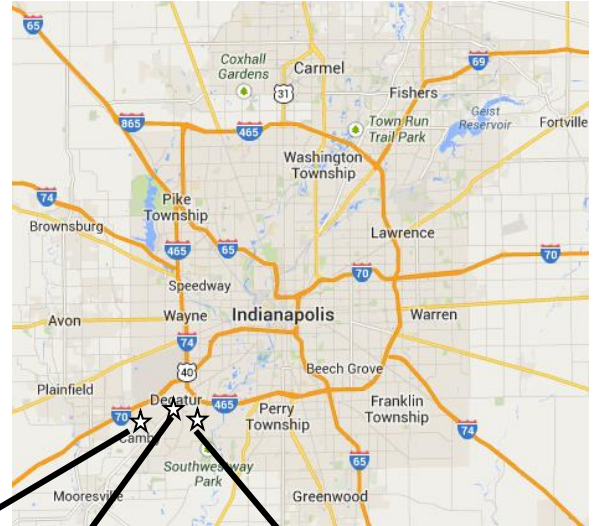

Indiana Bee School XVII Directions

Decatur Central High School

5251 Kentucky Avenue, Indianapolis, IN 46221

- A. Decatur Central High School is located to the south of I-465. Take exit 8 for Indiana 67S/Kentucky Avenue. Turn south (left) onto Kentucky Avenue. Go 1 mile to Decatur Central High School, destination will be on the left.
- B. Hampton Inn & Suites is located at 9020 Hatfield Drive. Take exit 8 for Indiana 67S/Kentucky Avenue. Turn south (left) onto Kentucky Avenue, then turn right onto Ameriplex Pkwy.
- C. Country Inn & Suites is located at 5630 Flight School Drive. Take exit 8 for Indiana 67S/Kentucky Avenue. Turn south (left) onto Kentucky Avenue, then turn left onto Flight School Road.

Hotels/Motels Near Decatur Central High School

Hotel Name	Address	Miles from School
<u>B. Hampton Inn & Suites</u> (317) 856-1000	9020 Hatfield Drive Indianapolis, IN 46241	3.6
<u>C. Country Inn & Suites</u> (317) 821-1100	5630 Flight School Drive Indianapolis, IN 46221	1.5