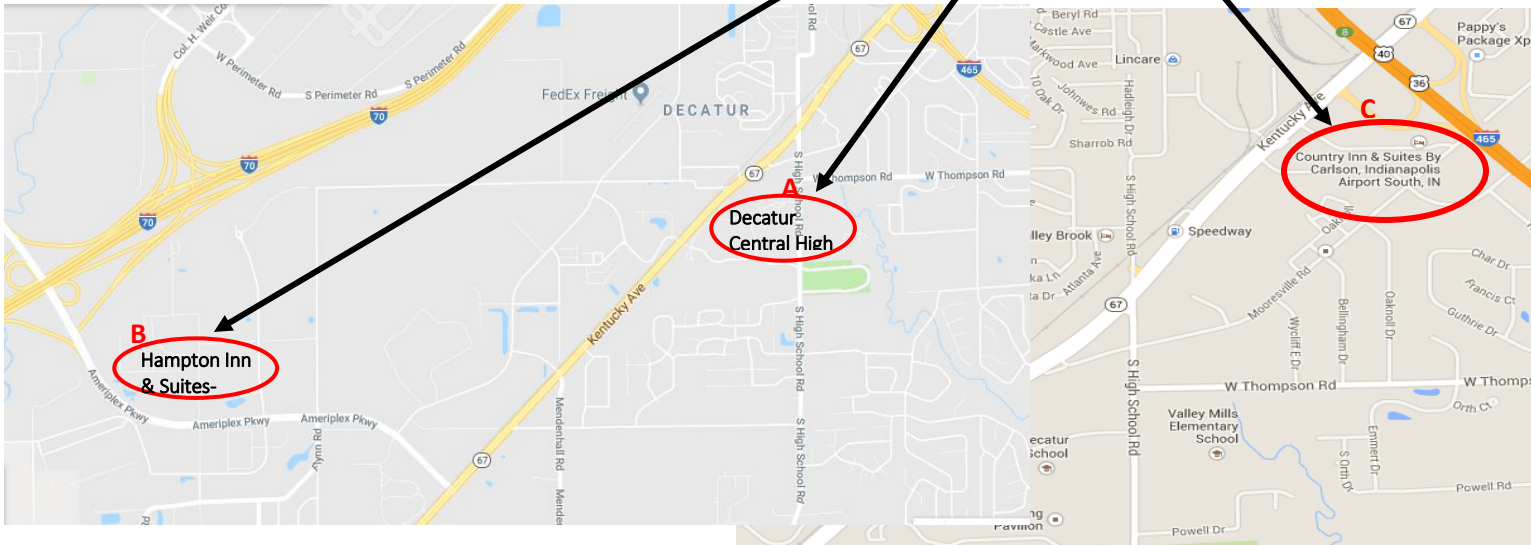

Indiana Bee School XVII Directions

Decatur Central High School

5251 Kentucky Avenue, Indianapolis, IN 46221

- A. Decatur Central High School is located to the south of I-465. Take exit 8 for Indiana 67S/Kentucky Avenue. Turn south (left) onto Kentucky Avenue. Go 1 mile to Decatur Central High School, destination will be on the left.
- B. Hampton Inn & Suites is located at 9020 Hatfield Drive. Take exit 8 for Indiana 67S/Kentucky Avenue. Turn south (left) onto Kentucky Avenue, then turn right onto Ameriplex Pkwy.
- C. Country Inn & Suites is located at 5630 Flight School Drive. Take exit 8 for Indiana 67S/Kentucky Avenue. Turn south (left) onto Kentucky Avenue, then turn left onto Flight School Road.

Hotels/Motels Near Decatur Central High School

Hotel Name	Address	Miles from School
<u>B. Hampton Inn & Suites</u> (317) 856-1000	9020 Hatfield Drive Indianapolis, IN 46241	3.6
<u>C. Country Inn & Suites</u> (317) 821-1100	5630 Flight School Drive Indianapolis, IN 46221	1.5