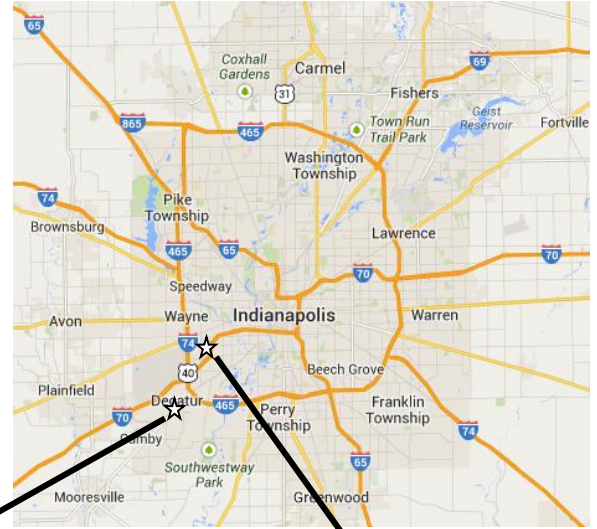

Indiana Bee School XVI Directions

Decatur Central High School

5251 Kentucky Avenue, Indianapolis, IN 46221

- A. Decatur Central High School is located to the south of I-465. Take exit 8 for Indiana 67S/Kentucky Avenue. Turn south (left) onto Kentucky Avenue. Go 1 mile to Decatur Central High School, destination will be on the left.
- B. Hampton Inn & Suites is located at 9020 Hatfield Drive. Take exit 8 for Indiana 67S/Kentucky Avenue. Turn south (left) onto Kentucky Avenue, then turn right onto Ameriplex Pkwy.
- C. Fairfield Inn & Suites is located at 5220 W Southern Avenue. Take exit 11, Sam Jones Expressway from I-465. Turn right onto South Lynhurst Drive. Take the 1st left onto W Southern Ave.

Hotels/Motels Near Decatur Central High School

Hotel Name	Address	Miles from School
<u>B. Hampton Inn & Suites</u> (317) 856-1000	9020 Hatfield Drive Indianapolis, IN 46241	3.6

A block of rooms has been reserved at the **Hampton Inn & Suites – Indianapolis Airport (317) 856-1000** for Friday night February 23, 2018 and Saturday, February 24, 2018. The Beekeepers of Indiana special rate is **\$ 99.00** plus tax for a King rooms or **\$104.00** plus tax for 2 Double room. You'll need to call the number above before February 10, 2018 and ask for "The Beekeepers of Indiana" rate or you may go to our website and follow the link to book a room for yourself.

There are several other hotel/motel chains off Sam Jones Expressway at South Lynhurst Drive.