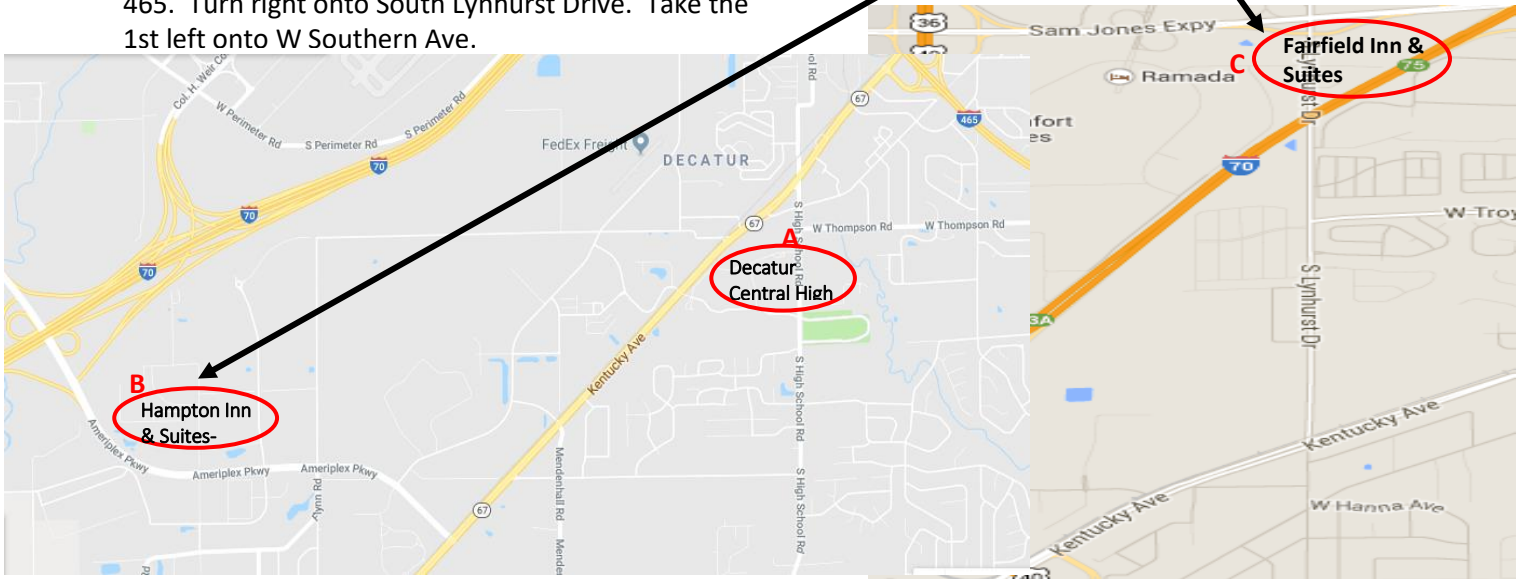

Indiana Bee School XVI Directions

Decatur Central High School

5251 Kentucky Avenue, Indianapolis, IN 46221

- A. Decatur Central High School is located to the south of I-465. Take exit 8 for Indiana 67S/Kentucky Avenue. Turn south (left) onto Kentucky Avenue. Go 1 mile to Decatur Central High School, destination will be on the left.
- B. Hampton Inn & Suites is located at 9020 Hatfield Drive. Take exit 8 for Indiana 67S/Kentucky Avenue. Turn south (left) onto Kentucky Avenue, then turn right onto Ameriplex Pkwy.
- C. Fairfield Inn & Suites is located at 5220 W Southern Avenue. Take exit 11, Sam Jones Expressway from I-465. Turn right onto South Lynhurst Drive. Take the 1st left onto W Southern Ave.

Hotels/Motels Near Decatur Central High School

Hotel Name	Address	Miles from School
<u>B. Hampton Inn & Suites</u> (317) 856-1000	9020 Hatfield Drive Indianapolis, IN 46241	3.6

A block of rooms has been reserved at the **Hampton Inn & Suites – Indianapolis Airport (317) 856-1000** for Friday night February 23, 2018 and Saturday, February 24, 2018. The Beekeepers of Indiana special rate is **\$ 99.00** plus tax for a King rooms or **\$104.00** plus tax for 2 Double room. You'll need to call the number above before February 10, 2018 and ask for "The Beekeepers of Indiana" rate or you may go to our website and follow the link to book a room for yourself.

There are several other hotel/motel chains off Sam Jones Expressway at South Lynhurst Drive.