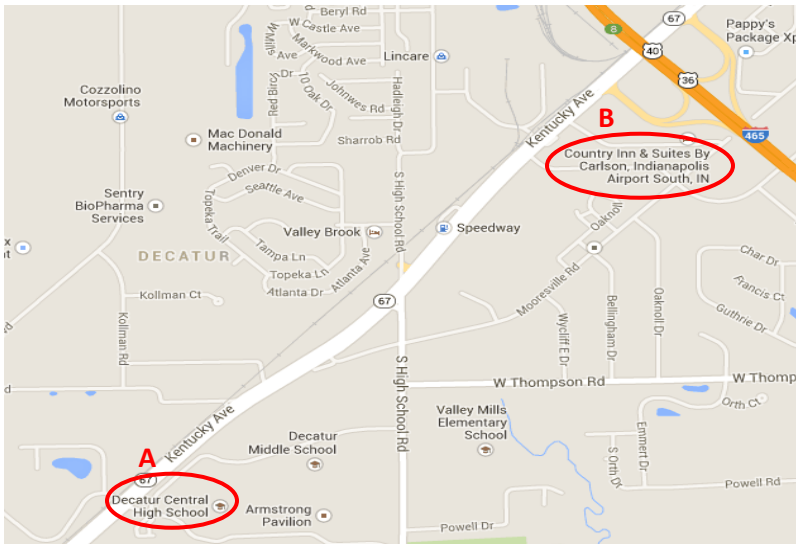

# Indiana Bee School XV Directions

## Decatur Central High School

5251 Kentucky Avenue, Indianapolis, IN 46221

- A. Decatur Central High School is located to the south of I-465. Take exit 8 for Indiana 67S/Kentucky Avenue. Turn south (left) onto Kentucky Avenue. Go 1 mile to Decatur Central High School, destination will be on the left.
- B. Country Inn & Suites is located at 5630 Flight School Drive. Take exit 8 for Indiana 67S/Kentucky Avenue. Turn south (left) onto Kentucky Avenue, then turn left onto Flight School Road.
- C. Fairfield Inn & Suites is located at 5220 W Southern Avenue. Take exit 11, Sam Jones Expressway from I-465. Turn right onto South Lynhurst Drive. Take the 1st left onto W Southern Ave.

### Hotels/Motels Near Decatur Central High School

Hotel Name	Address	Miles from School
<u>B. Country Inn &amp; Suites</u> (317) 821-1100	5630 Flight School Drive Indianapolis, IN 46221	1.5

A block of rooms has been reserved at the **Country Inn & Suites (317) 821-1100** for Friday night February 24, 2017 and Saturday, February 25, 2017. The Beekeepers of Indiana special rate is **\$ 89.00** plus tax for regular rooms. A few suites are available for a slightly higher rate. You'll need to call the number above before February 10, 2017 and ask for "The Beekeepers of Indiana" rate.

There are several other hotel/motel chains off Sam Jones Expressway at South Lynhurst Drive.