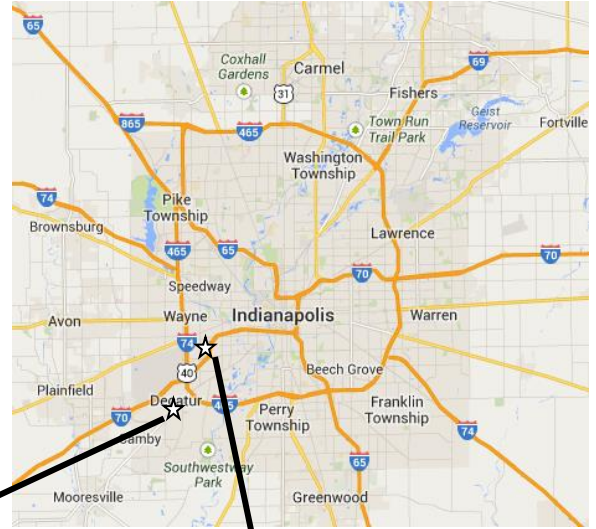

# Indiana Bee School XV Directions

## Decatur Central High School

5251 Kentucky Avenue, Indianapolis, IN 46221

- A. Decatur Central High School is located to the south of I-465. Take exit 8 for Indiana 67S/Kentucky Avenue. Turn south (left) onto Kentucky Avenue. Go 1 mile to Decatur Central High School, destination will be on the left.
- B. Country Inn & Suites is located at 5630 Flight School Drive. Take exit 8 for Indiana 67S/Kentucky Avenue. Turn south (left) onto Kentucky Avenue, then turn left onto Flight School Road.
- C. Fairfield Inn & Suites is located at 5220 W Southern Avenue. Take exit 11, Sam Jones Expressway from I-465. Turn right onto South Lynhurst Drive. Take the 1st left onto W Southern Ave.

### Hotels/Motels Near Decatur Central High School

Hotel Name	Address	Miles from School
<u>B. Country Inn &amp; Suites</u> (317) 821-1100	5630 Flight School Drive Indianapolis, IN 46221	1.5

A block of rooms has been reserved at the **Country Inn & Suites (317) 821-1100** for Friday night February 24, 2017 and Saturday, February 25, 2017. The Beekeepers of Indiana special rate is **\$ 89.00** plus tax for regular rooms. A few suites are available for a slightly higher rate. You'll need to call the number above before February 10, 2017 and ask for "The Beekeepers of Indiana" rate.

There are several other hotel/motel chains off Sam Jones Expressway at South Lynhurst Drive.