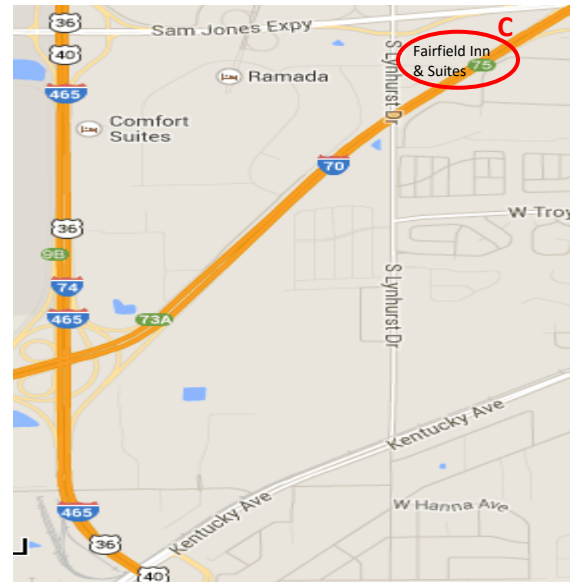

# Indiana Bee School XV Directions

## Decatur Central High School

5251 Kentucky Avenue, Indianapolis, IN 46221

- A. Decatur Central High School is located to the south of I-465. Take exit 8 for Indiana 67S/Kentucky Avenue. Turn south (left) onto Kentucky Avenue. Go 1 mile to Decatur Central High School, destination will be on the left.
- B. Country Inn & Suites is located at 5630 Flight School Drive. Take exit 8 for Indiana 67S/Kentucky Avenue. Turn south (left) onto Kentucky Avenue, then turn left onto Flight School Road.
- C. Fairfield Inn & Suites is located at 5220 W Southern Avenue. Take exit 11, Sam Jones Expressway from I-465. Turn right onto South Lynhurst Drive. Take the 1st left onto W Southern Ave.

### Hotels/Motels Near Decatur Central High School

Hotel Name	Address	Miles from School
<u>B. Country Inn &amp; Suites</u> (317) 821-1100	5630 Flight School Drive Indianapolis, IN 46221	1.5

A block of rooms has been reserved at the **Country Inn & Suites (317) 821-1100** for Friday night February 24, 2017 and Saturday, February 25, 2017. The Beekeepers of Indiana special rate is **\$ 89.00** plus tax for regular rooms. A few suites are available for a slightly higher rate. You'll need to call the number above before February 10, 2017 and ask for "The Beekeepers of Indiana" rate.

There are several other hotel/motel chains off Sam Jones Expressway at South Lynhurst Drive.